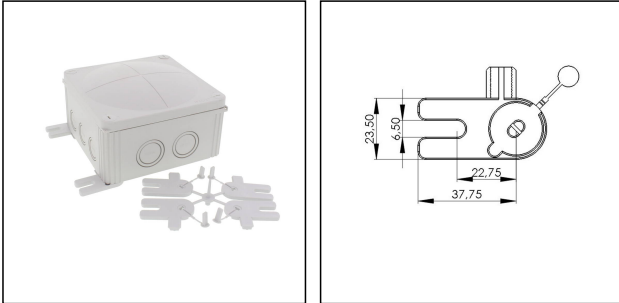

External mounting - COMBI®

External mounting COMBI®

Product illustrations are exemplary and may differ from the chosen product. Further variants and individual customization, we will gladly provide you on request.

Material	Polyamide
Product Color	RAL 7035
Temp. range min	-30 °C
Temp. range max	100 °C
Type	External mounting - COMBI®
WISKA-Order no.	10108836
Packing unit	2

Remarks:

- suitable for COMBI 308, 407, 607, 1010 and 1210