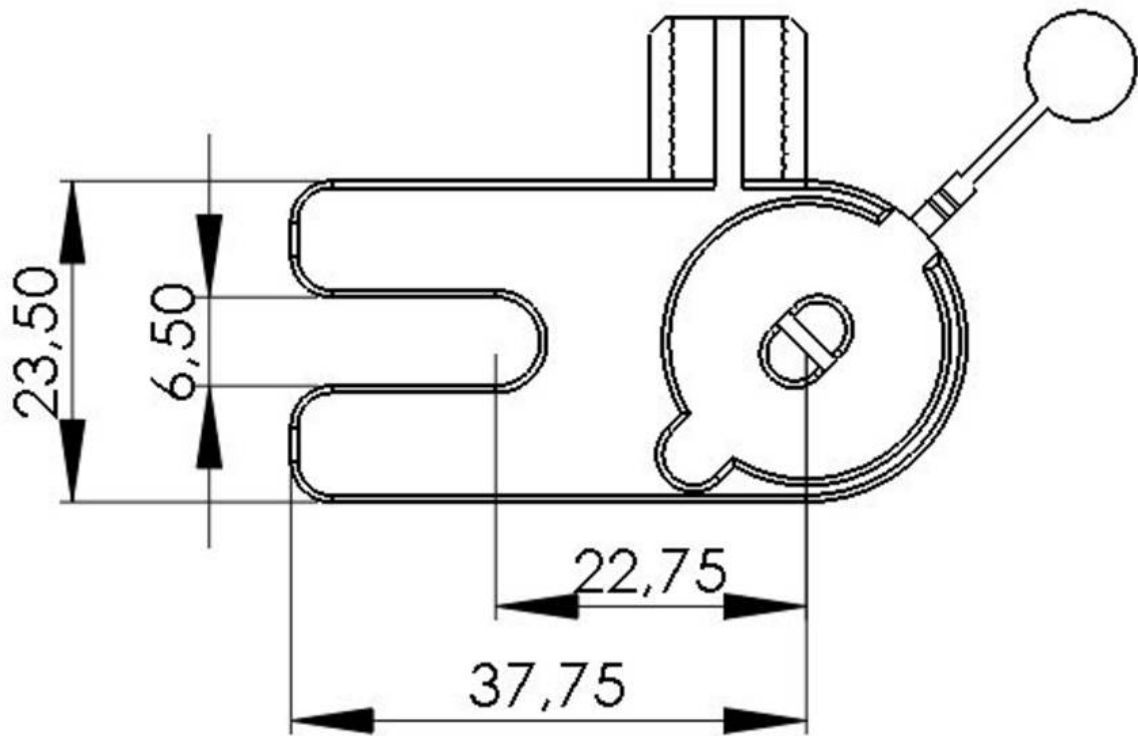

Your Contact:

WISKA Hoppmann GmbH

Kisdorfer Weg 28 · 24568 Kaltenkirchen · Germany

☎ +49-4191-508-0 · 📠 +49-4191-508-209

contact@wiska.de · www.wiska.com